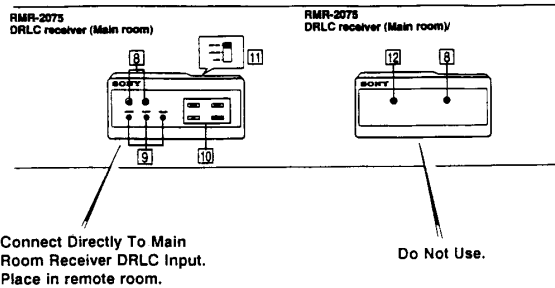

Reference: FPR-N0434

PRINTED IN U.S.A.
CSA-13492-4